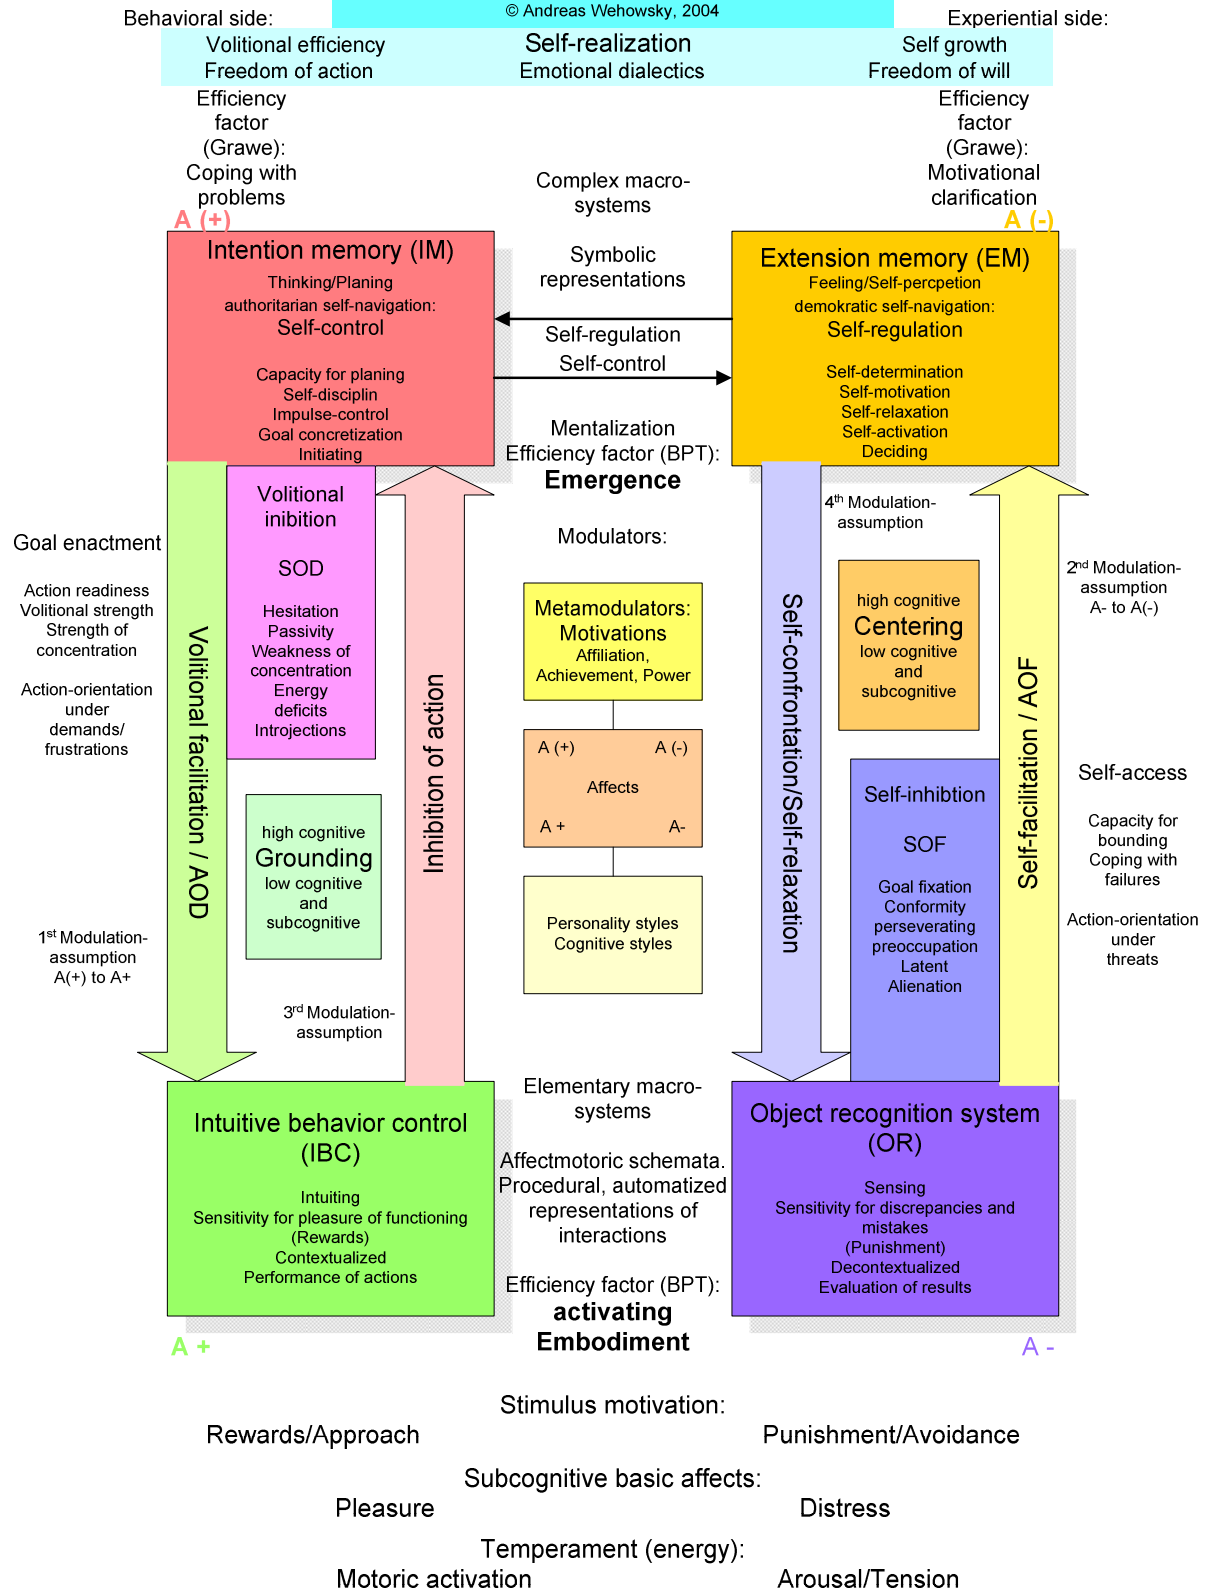

# Competence-compass of Self-navigation

based on Personality-Systems-Interactions Theory (Julius Kuhl)

© Andreas Wehowsky, 2004

- AOD = action orientation under demands
- AOF = action orientation after failures
- SOD = state orientation under demands
- SOF = state orientation after failures
- BPT = Bodypsychotherapy